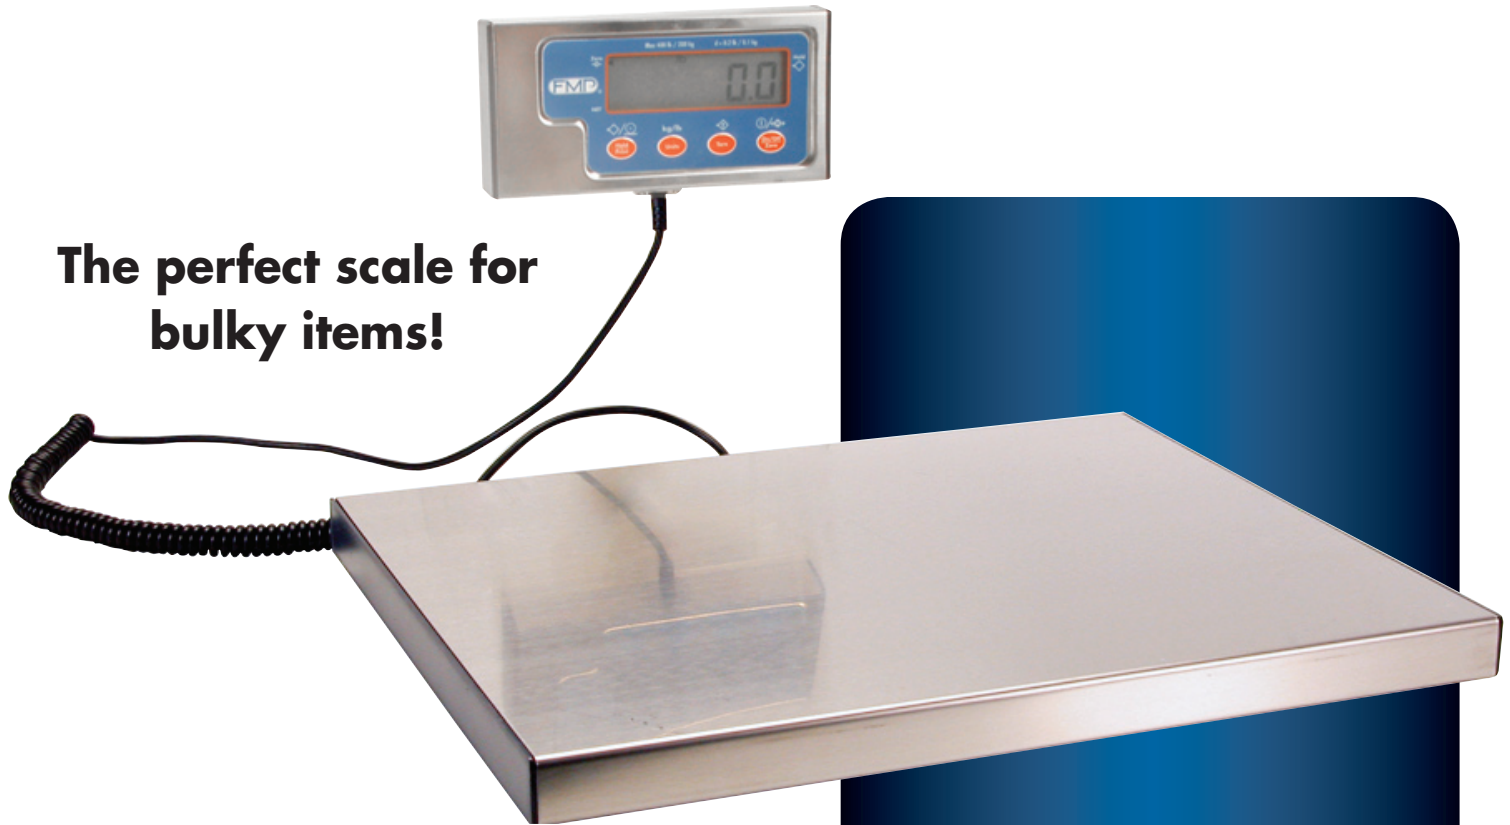

PORTABLE HEAVY DUTY SCALE

The perfect scale for bulky items!

Ideal for bars, restaurants, and anywhere beer is sold. Great for loading docks and receiving areas, too!

Rugged construction withstands cold environments and moisture. Low profile makes it easy to tip kegs on and off. Portable and simple to operate.

280-1564

- 400 lb capacity
- Digital display in ounces or pounds; accurate to within 0.2 lb
- 12" x 15" stainless steel platform
- Tare feature
- Includes:
 - Cross reference weight to gallons chart
 - AC adaptor and four AAA batteries
 - Wall bracket for display
 - Standard serial pin printer cable